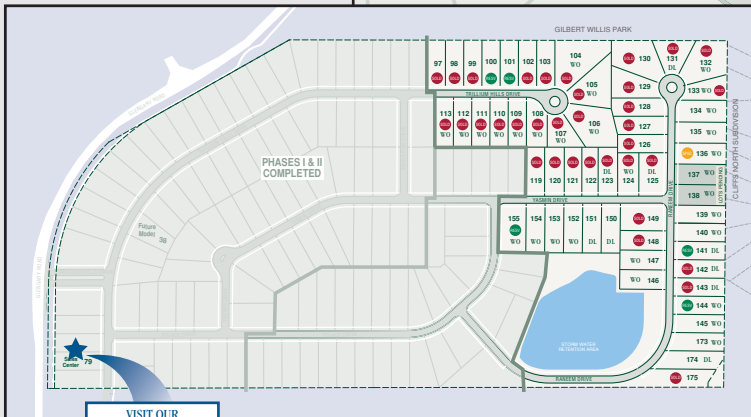

EXCEPTIONAL HOMES IN AN EXCEPTIONAL LOCATION –
the perfect combination for your new home!

EACH HOMESITE IS
 DESIGNED TO BLEND
 WITH THE NATURAL
 FEATURES OF THE
 LANDSCAPE AND
 THE COMMUNITY.

Spacious homesites along
 winding streets ending in
 private cul-de-sacs
 comprise Hills of Loon
 Lake. This beautiful new
 home community features
 timeless architecture and
 quality-built homes.