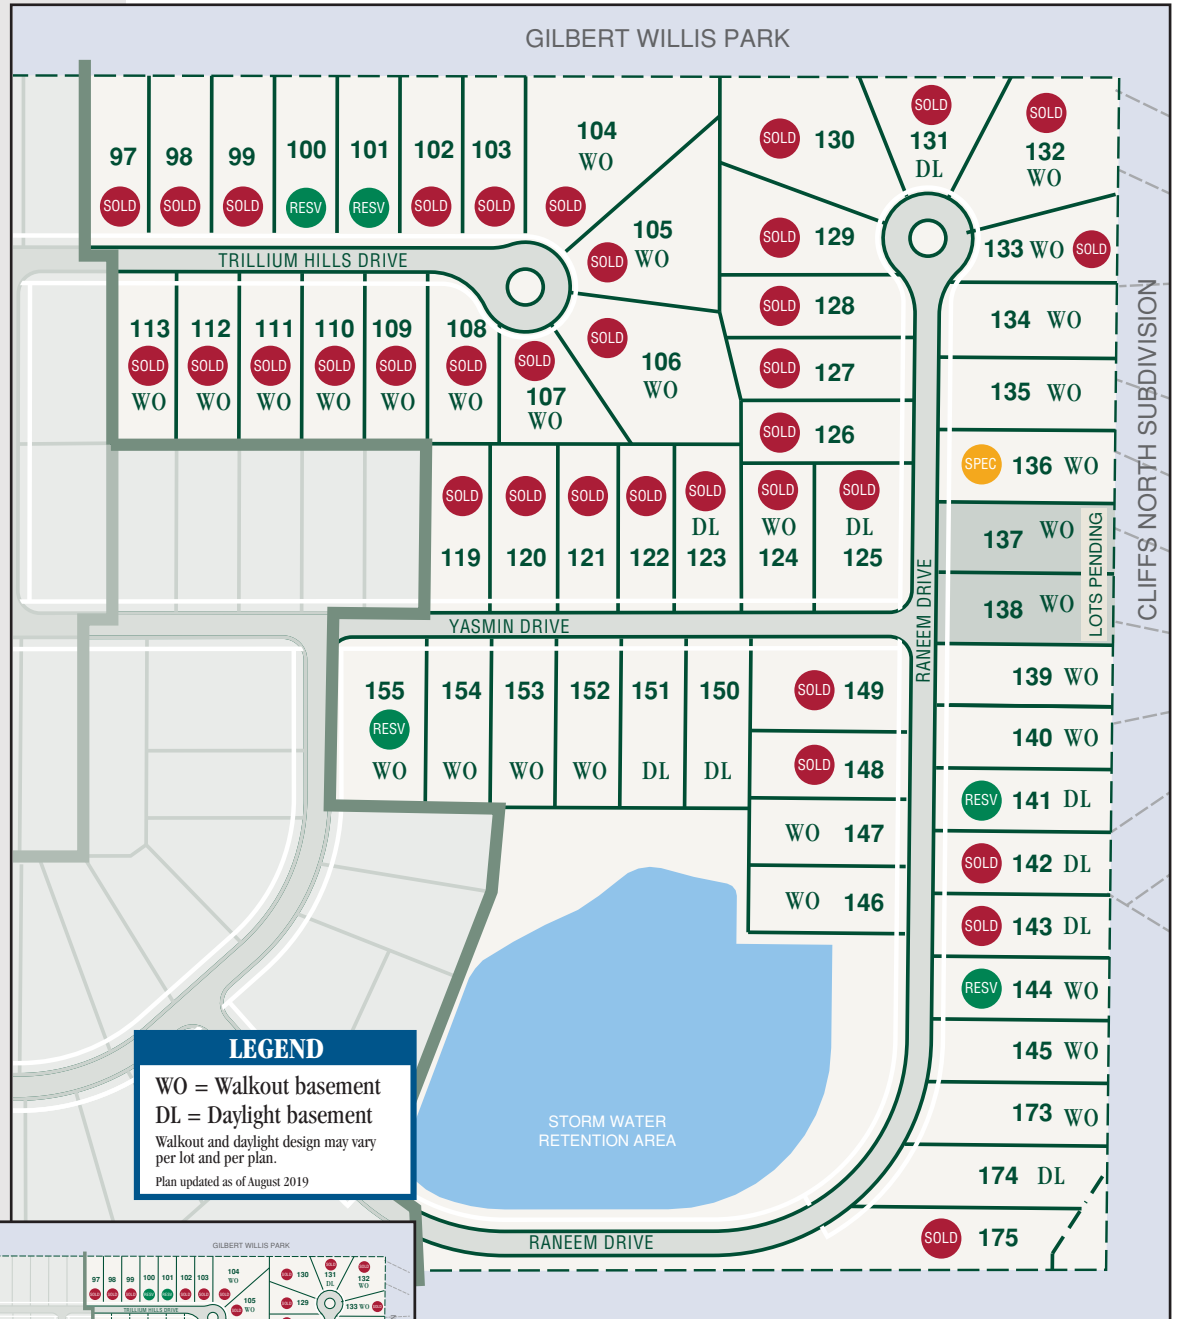

EXCEPTIONAL HOMES IN AN EXCEPTIONAL LOCATION –
the perfect combination for your new home!

EACH HOMESITE IS
 DESIGNED TO BLEND
 WITH THE NATURAL
 FEATURES OF THE
 LANDSCAPE AND
 THE COMMUNITY.

Spacious homesites along
 winding streets ending in
 private cul-de-sacs
 comprise Hills of Loon
 Lake. This beautiful new
 home community features
 timeless architecture and
 quality-built homes.