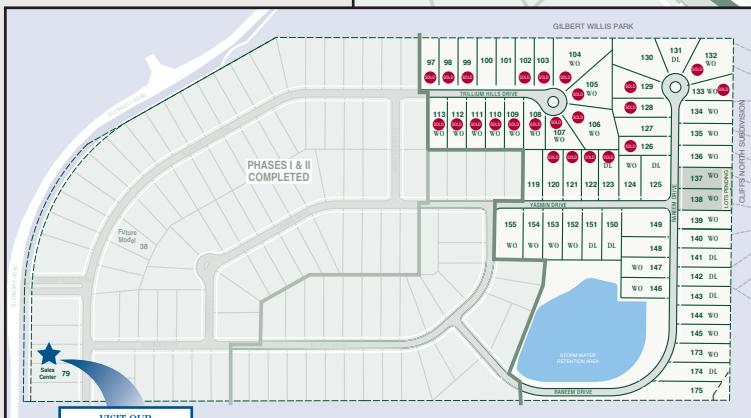

EXCEPTIONAL HOMES IN AN EXCEPTIONAL LOCATION –
the perfect combination for your new home!

EACH HOMESITE IS
 DESIGNED TO BLEND
 WITH THE NATURAL
 FEATURES OF THE
 LANDSCAPE AND
 THE COMMUNITY.

Spacious homesites along
 winding streets ending in
 private cul-de-sacs
 comprise Hills of Loon
 Lake. This beautiful new
 home community features
 timeless architecture and
 quality-built homes.