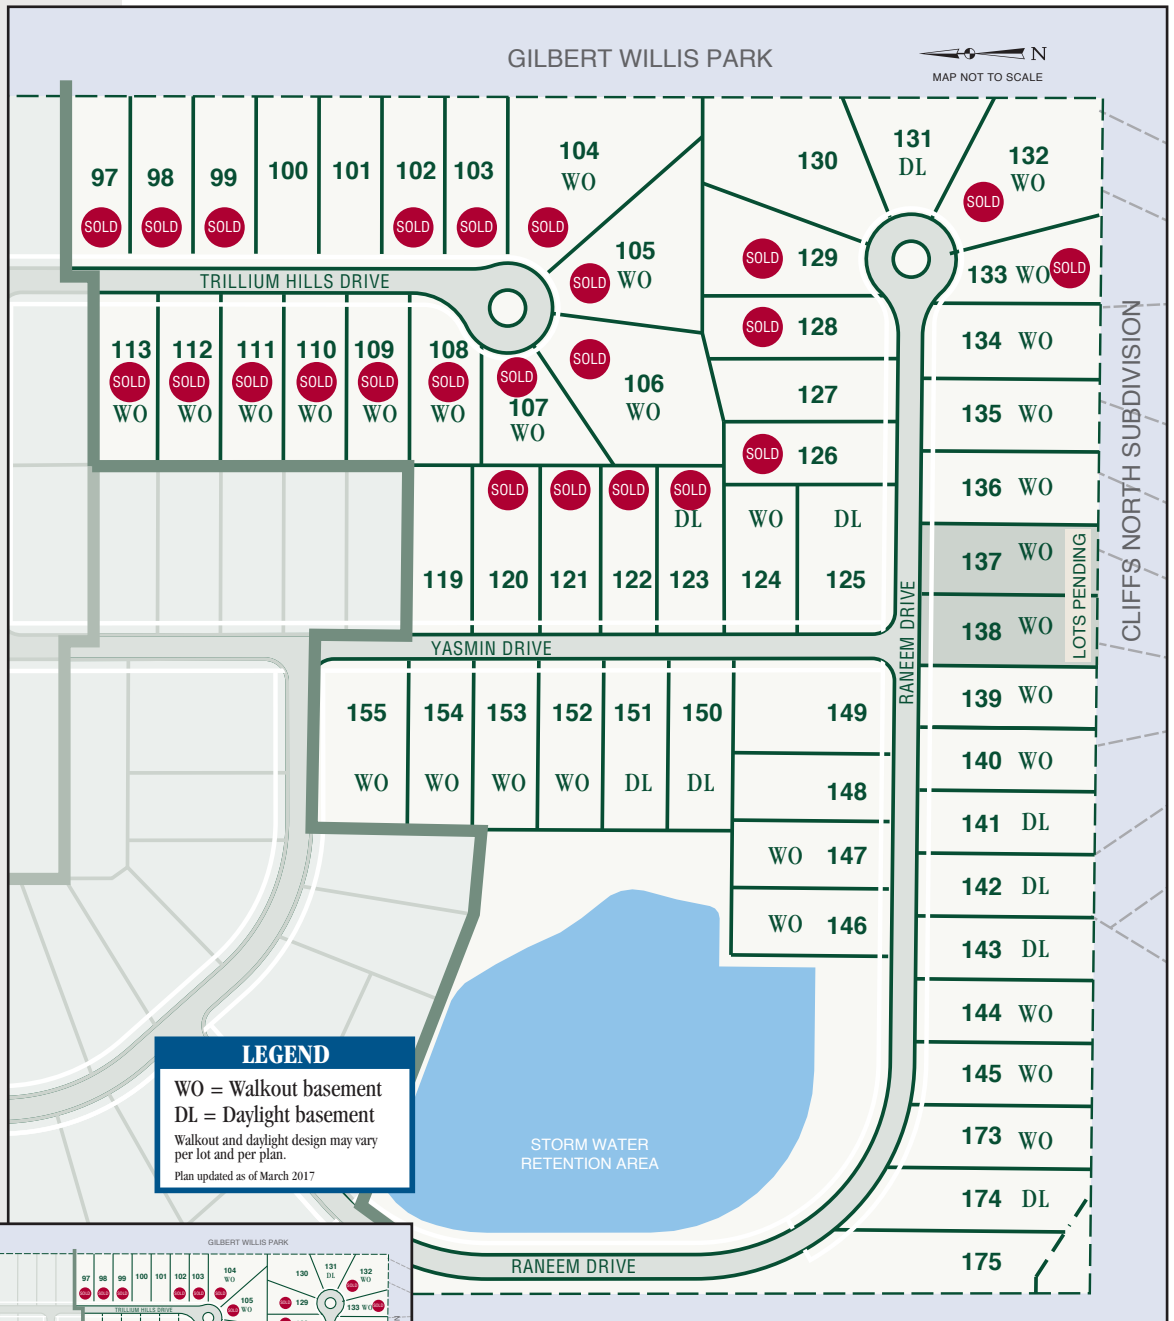

EXCEPTIONAL HOMES IN AN EXCEPTIONAL LOCATION –
the perfect combination for your new home!

EACH HOMESITE IS
 DESIGNED TO BLEND
 WITH THE NATURAL
 FEATURES OF THE
 LANDSCAPE AND
 THE COMMUNITY.

Spacious homesites along
 winding streets ending in
 private cul-de-sacs
 comprise Hills of Loon
 Lake. This beautiful new
 home community features
 timeless architecture and
 quality-built homes.