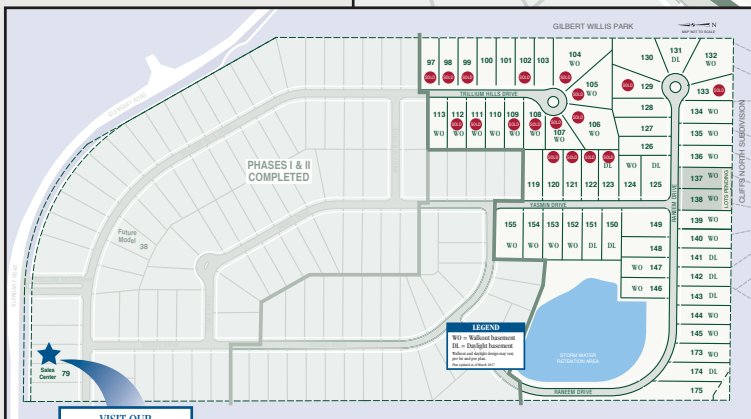

EXCEPTIONAL HOMES IN AN EXCEPTIONAL LOCATION –
the perfect combination for your new home!

EACH HOMESITE IS DESIGNED TO BLEND WITH THE NATURAL FEATURES OF THE LANDSCAPE AND THE COMMUNITY.

Spacious homesites along winding streets ending in private cul-de-sacs comprise Hills of Loon Lake. This beautiful new home community features timeless architecture and quality-built homes.