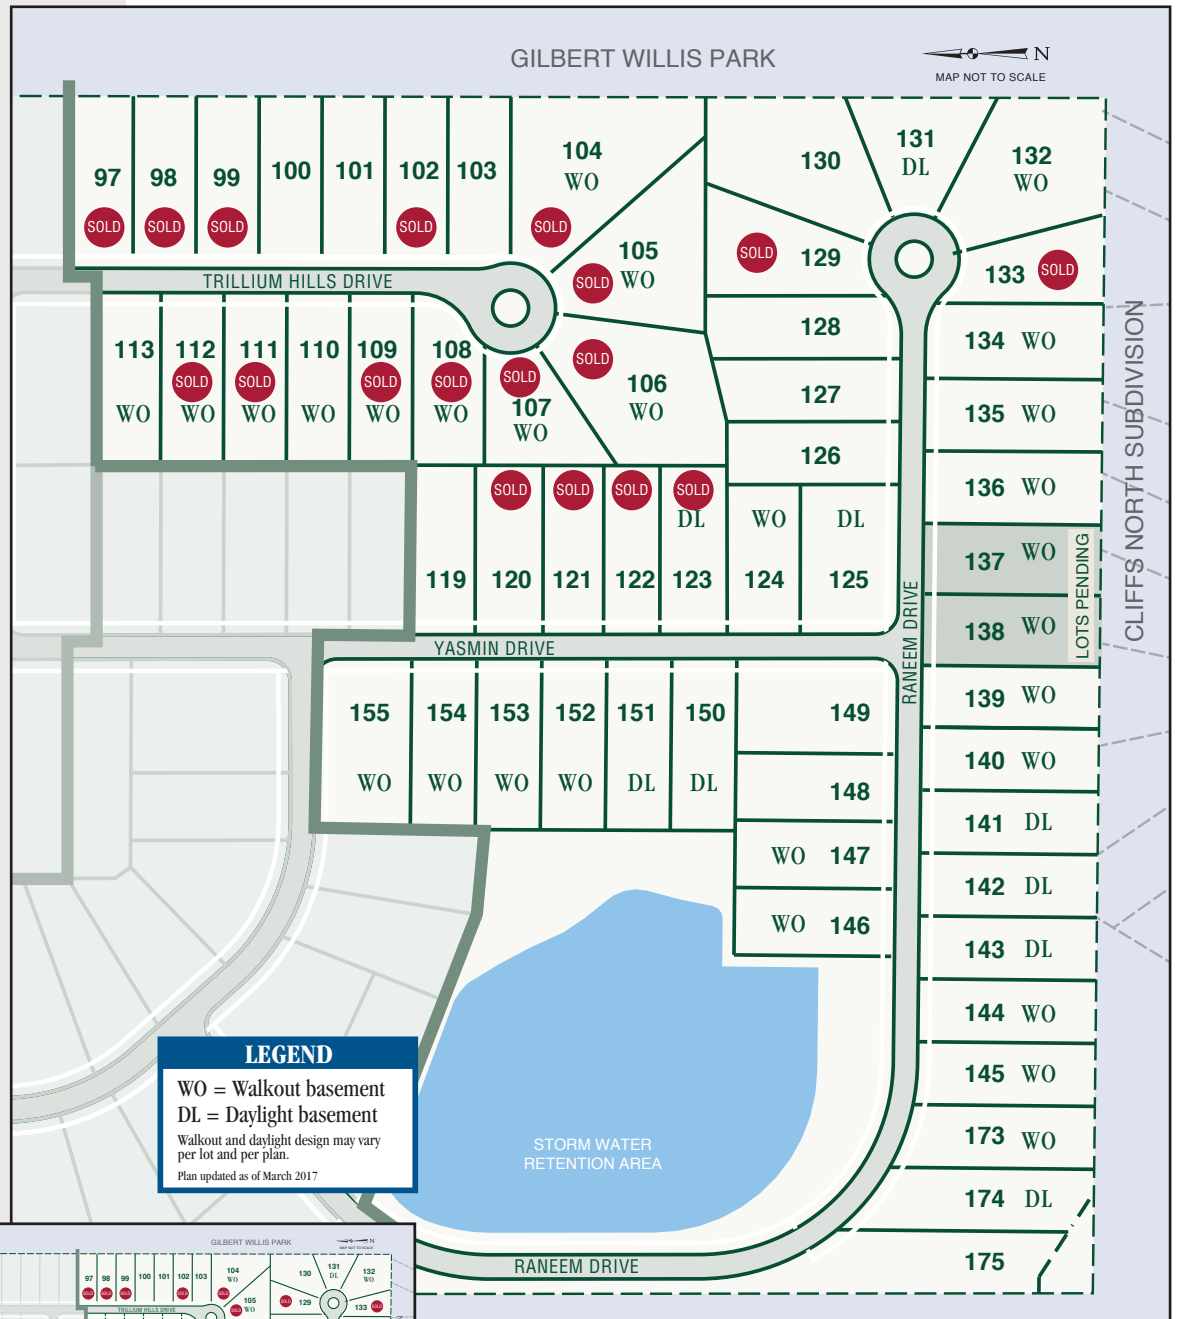

EXCEPTIONAL HOMES IN AN EXCEPTIONAL LOCATION –
the perfect combination for your new home!

EACH HOMESITE IS DESIGNED TO BLEND WITH THE NATURAL FEATURES OF THE LANDSCAPE AND THE COMMUNITY.

Spacious homesites along winding streets ending in private cul-de-sacs comprise Hills of Loon Lake. This beautiful new home community features timeless architecture and quality-built homes.