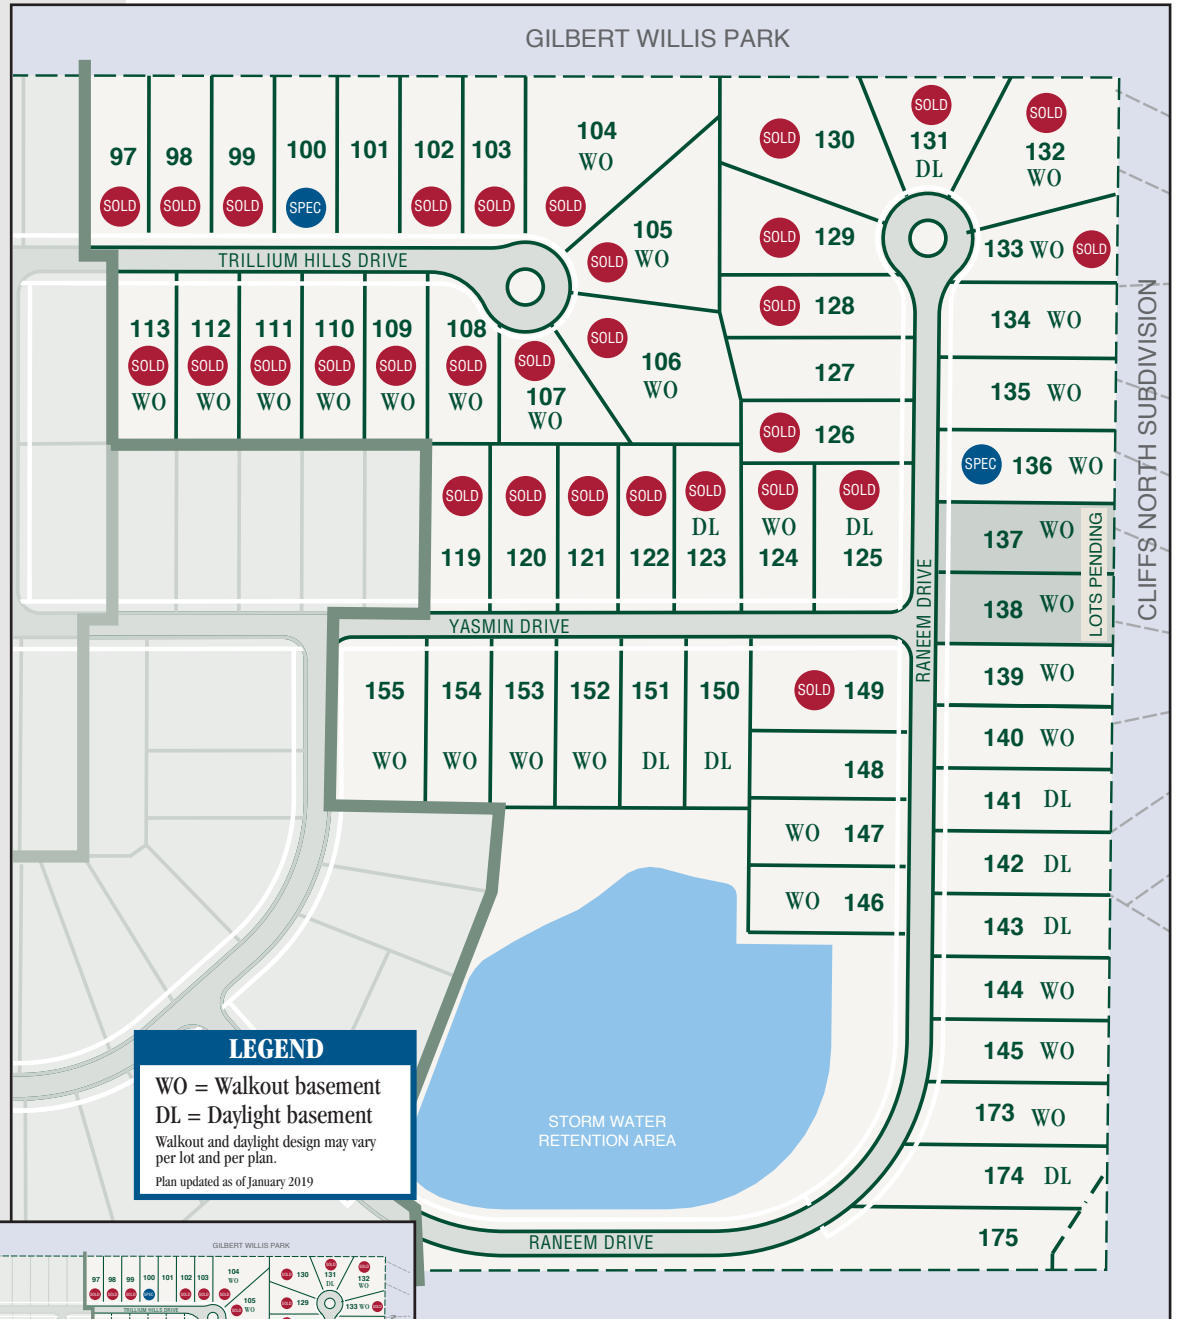

EXCEPTIONAL HOMES IN AN EXCEPTIONAL LOCATION –
the perfect combination for your new home!

EACH HOMESITE IS DESIGNED TO BLEND WITH THE NATURAL FEATURES OF THE LANDSCAPE AND THE COMMUNITY.

Spacious homesites along winding streets ending in private cul-de-sacs comprise Hills of Loon Lake. This beautiful new home community features timeless architecture and quality-built homes.