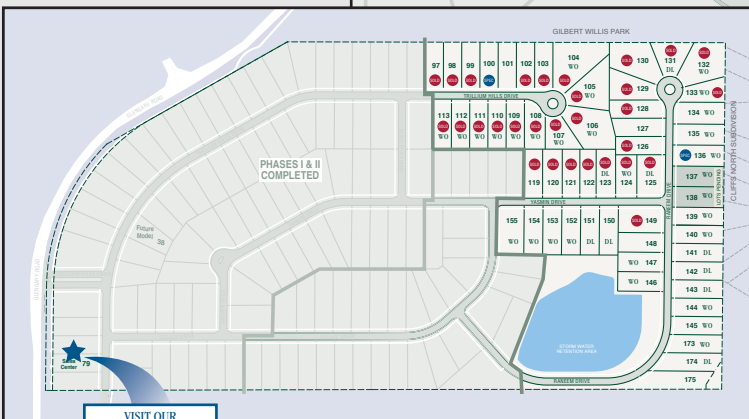

EXCEPTIONAL HOMES IN AN EXCEPTIONAL LOCATION –
the perfect combination for your new home!

EACH HOMESITE IS DESIGNED TO BLEND WITH THE NATURAL FEATURES OF THE LANDSCAPE AND THE COMMUNITY.

Spacious homesites along winding streets ending in private cul-de-sacs comprise Hills of Loon Lake. This beautiful new home community features timeless architecture and quality-built homes.