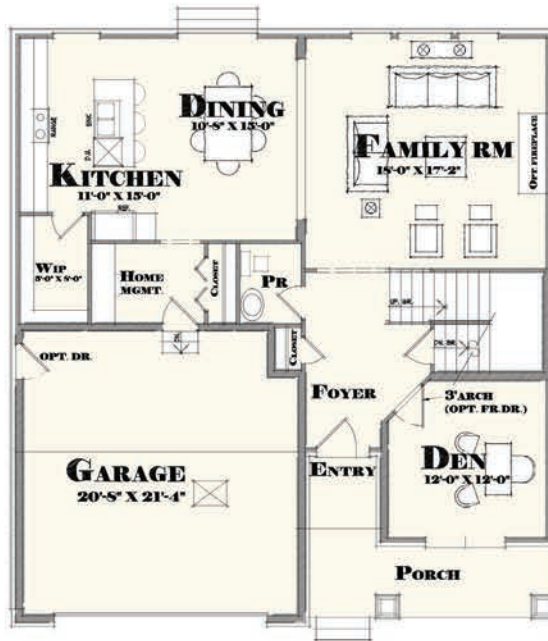

The Covington

2,467 Sq. Ft. Colonial
4 Bedrooms • 2-1/2 Bathrooms

Elevation A

Elevation B

Elevation C

www.pinecovebuilding.com

We bring quality home

Ph: 248-220-6860

The Covington

2,467 Sq. Ft. Colonial

4 Bedrooms • 2-1/2 Bathrooms

FIRST FLOOR PLAN

SECOND FLOOR PLAN