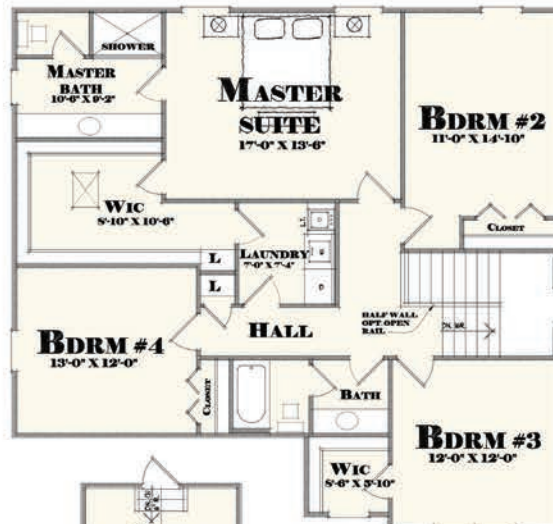

The Covington

2,467 Sq. Ft. Colonial
4 Bedrooms • 2-1/2 Bathrooms

Elevation A

Elevation B

Elevation C

www.pinecovebuilding.com

We bring quality home

Ph: 248-220-6860

The Covington

2,467 Sq. Ft. Colonial

4 Bedrooms • 2-1/2 Bathrooms

FIRST FLOOR PLAN

SECOND FLOOR PLAN