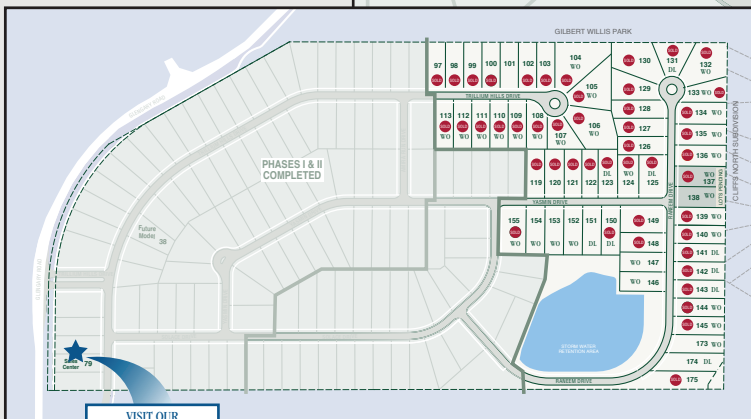

EXCEPTIONAL HOMES IN AN EXCEPTIONAL LOCATION –
the perfect combination for your new home!

EACH HOMESITE IS DESIGNED TO BLEND WITH THE NATURAL FEATURES OF THE LANDSCAPE AND THE COMMUNITY.

Spacious homesites along winding streets ending in private cul-de-sacs comprise Hills of Loon Lake. This beautiful new home community features timeless architecture and quality-built homes.