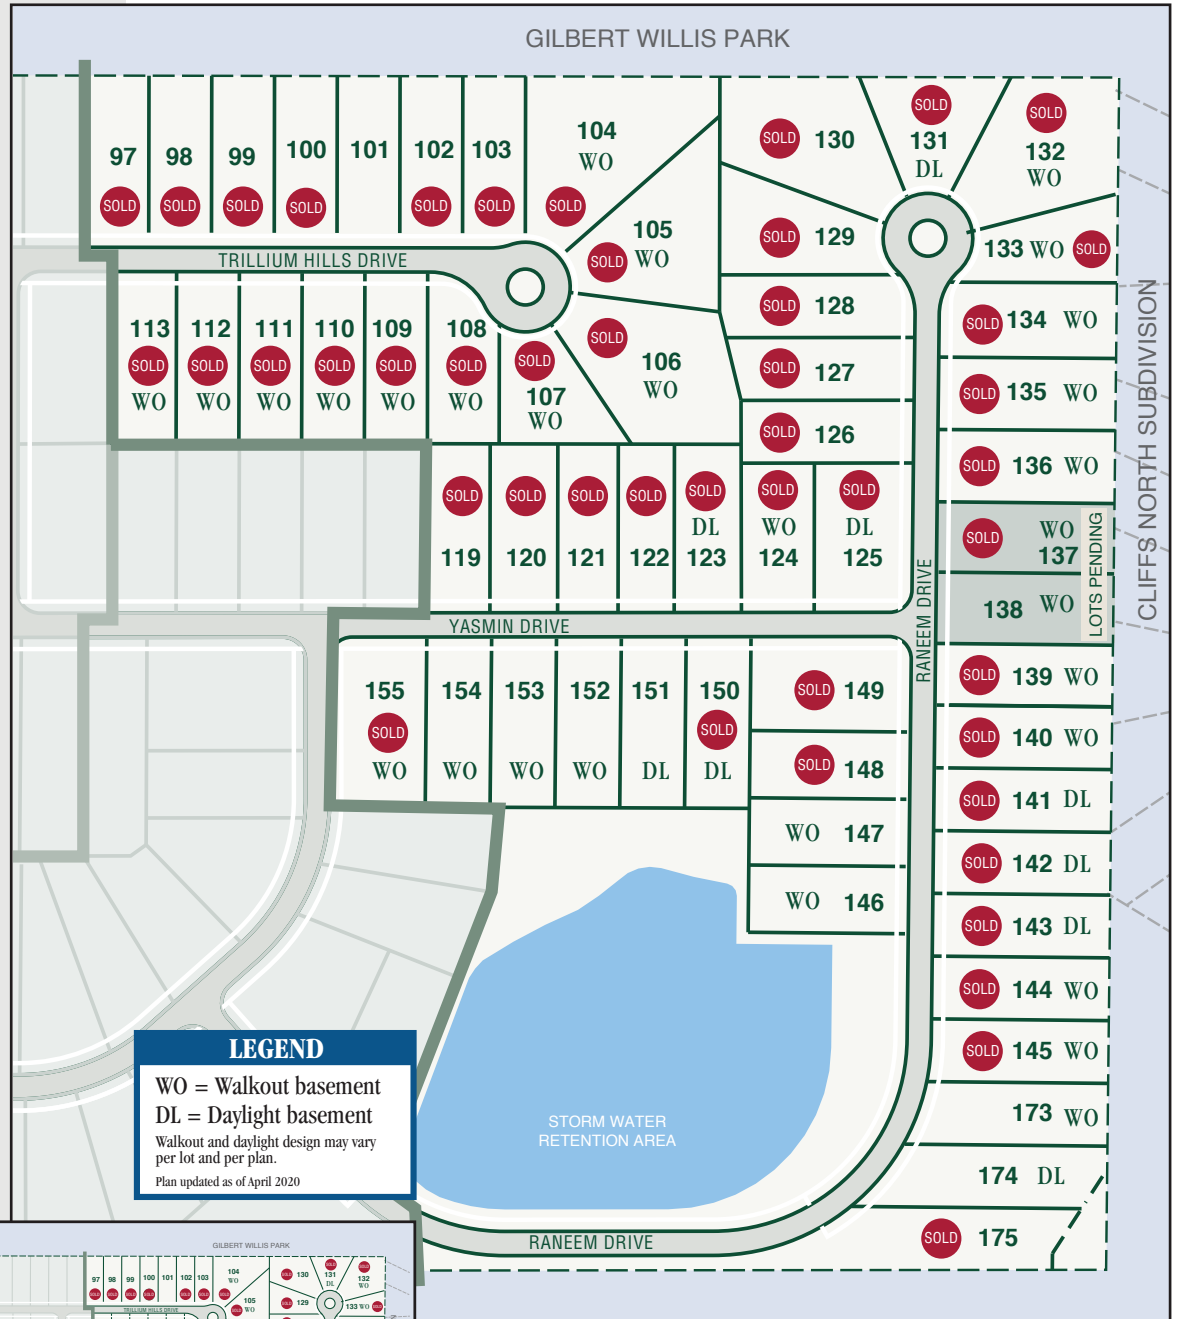

EXCEPTIONAL HOMES IN AN EXCEPTIONAL LOCATION –
the perfect combination for your new home!

EACH HOMESITE IS DESIGNED TO BLEND WITH THE NATURAL FEATURES OF THE LANDSCAPE AND THE COMMUNITY.

Spacious homesites along winding streets ending in private cul-de-sacs comprise Hills of Loon Lake. This beautiful new home community features timeless architecture and quality-built homes.