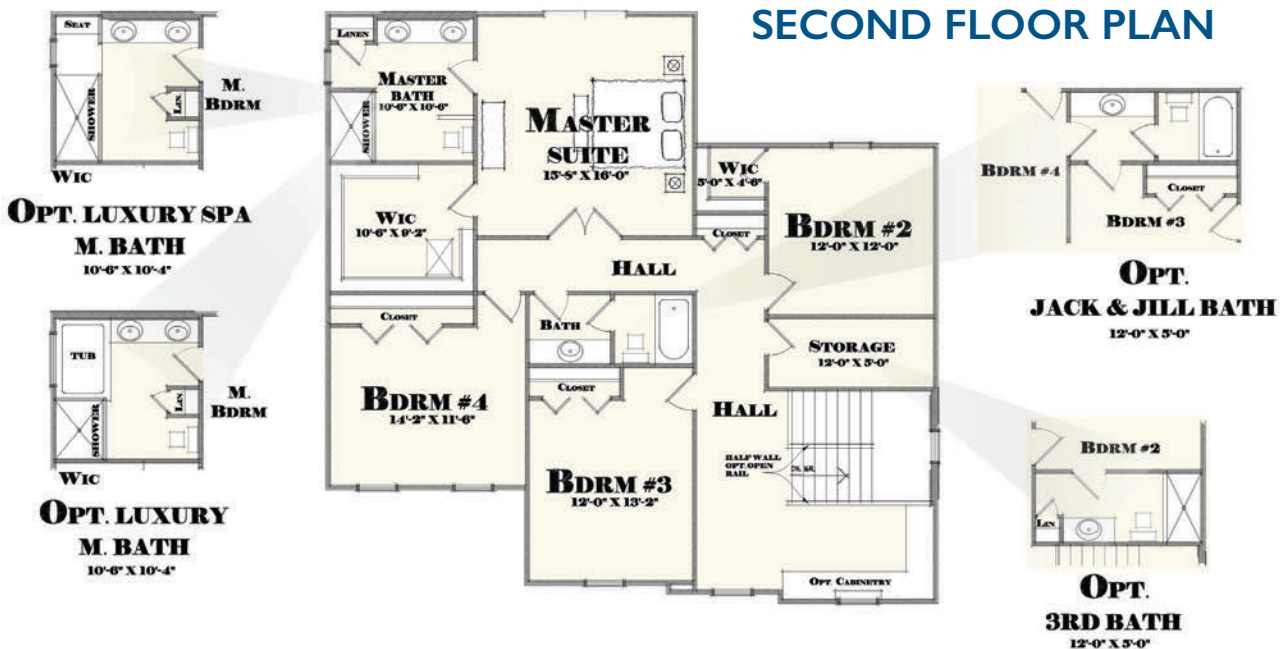

The Palmetto

2,874 Sq. Ft. Colonial
4 Bedrooms • 2-1/2 to 3-1/2 Bathrooms

Elevation A

Elevation B

Elevation C

www.pinecovebuilding.com

We bring quality home

Ph: 248-220-6860

The Palmetto

2,874 Sq. Ft. Colonial
4 Bedrooms • 2-1/2 to 3-1/2 Bathrooms

FIRST FLOOR PLAN

SECOND FLOOR PLAN