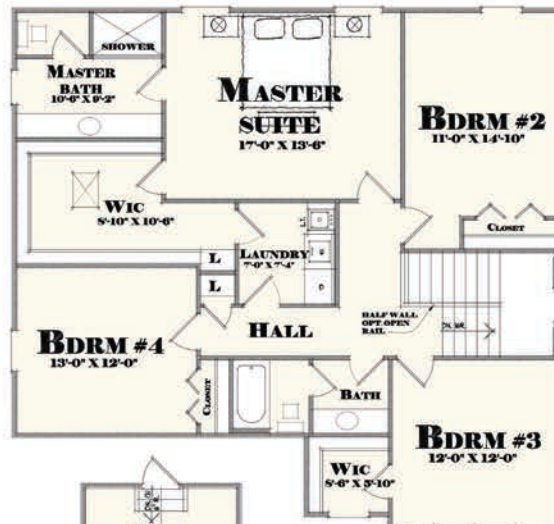

The Covington

2,467 Sq. Ft. Colonial
4 Bedrooms • 2-1/2 Bathrooms

Elevation A

Elevation B

Elevation C

www.pinecovebuilding.com

We bring quality home

Ph: 248-220-6860

The Covington

2,467 Sq. Ft. Colonial

4 Bedrooms • 2-1/2 Bathrooms

FIRST FLOOR PLAN

SECOND FLOOR PLAN