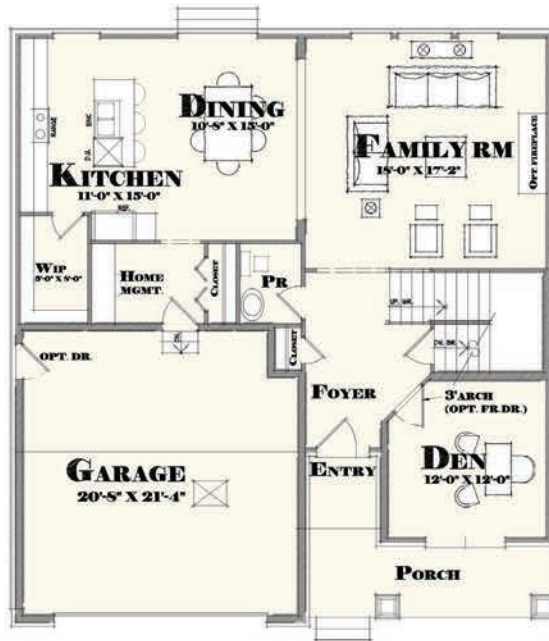

The Covington

2,467 Sq. Ft. Colonial
4 Bedrooms • 2-1/2 Bathrooms

Elevation A

Elevation B

Elevation C

www.pinecovebuilding.com

We bring quality home

Ph: 248-220-6860

The Covington

2,467 Sq. Ft. Colonial

4 Bedrooms • 2-1/2 Bathrooms

FIRST FLOOR PLAN

SECOND FLOOR PLAN