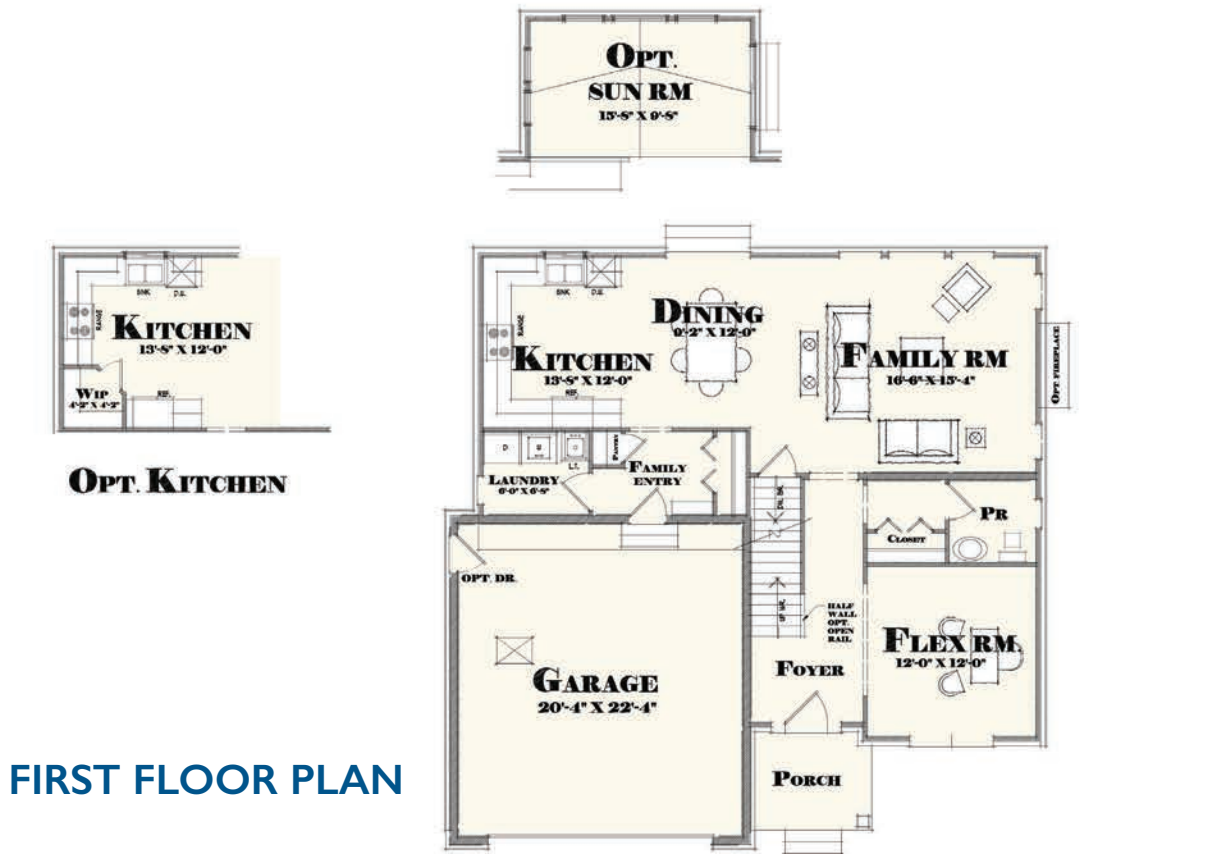

# The Belmont

2,177 Sq. Ft. Colonial  
3 or 4 Bedrooms • 2-1/2 Bathrooms

Elevation A

Elevation B

Elevation C

[www.pinecovebuilding.com](http://www.pinecovebuilding.com)

*We bring quality home*

Ph: 248-220-6860

# The Belmont

2,177 Sq. Ft. Colonial  
3 or 4 Bedrooms • 2-1/2 Bathrooms

**FIRST FLOOR PLAN**

**SECOND FLOOR PLAN**