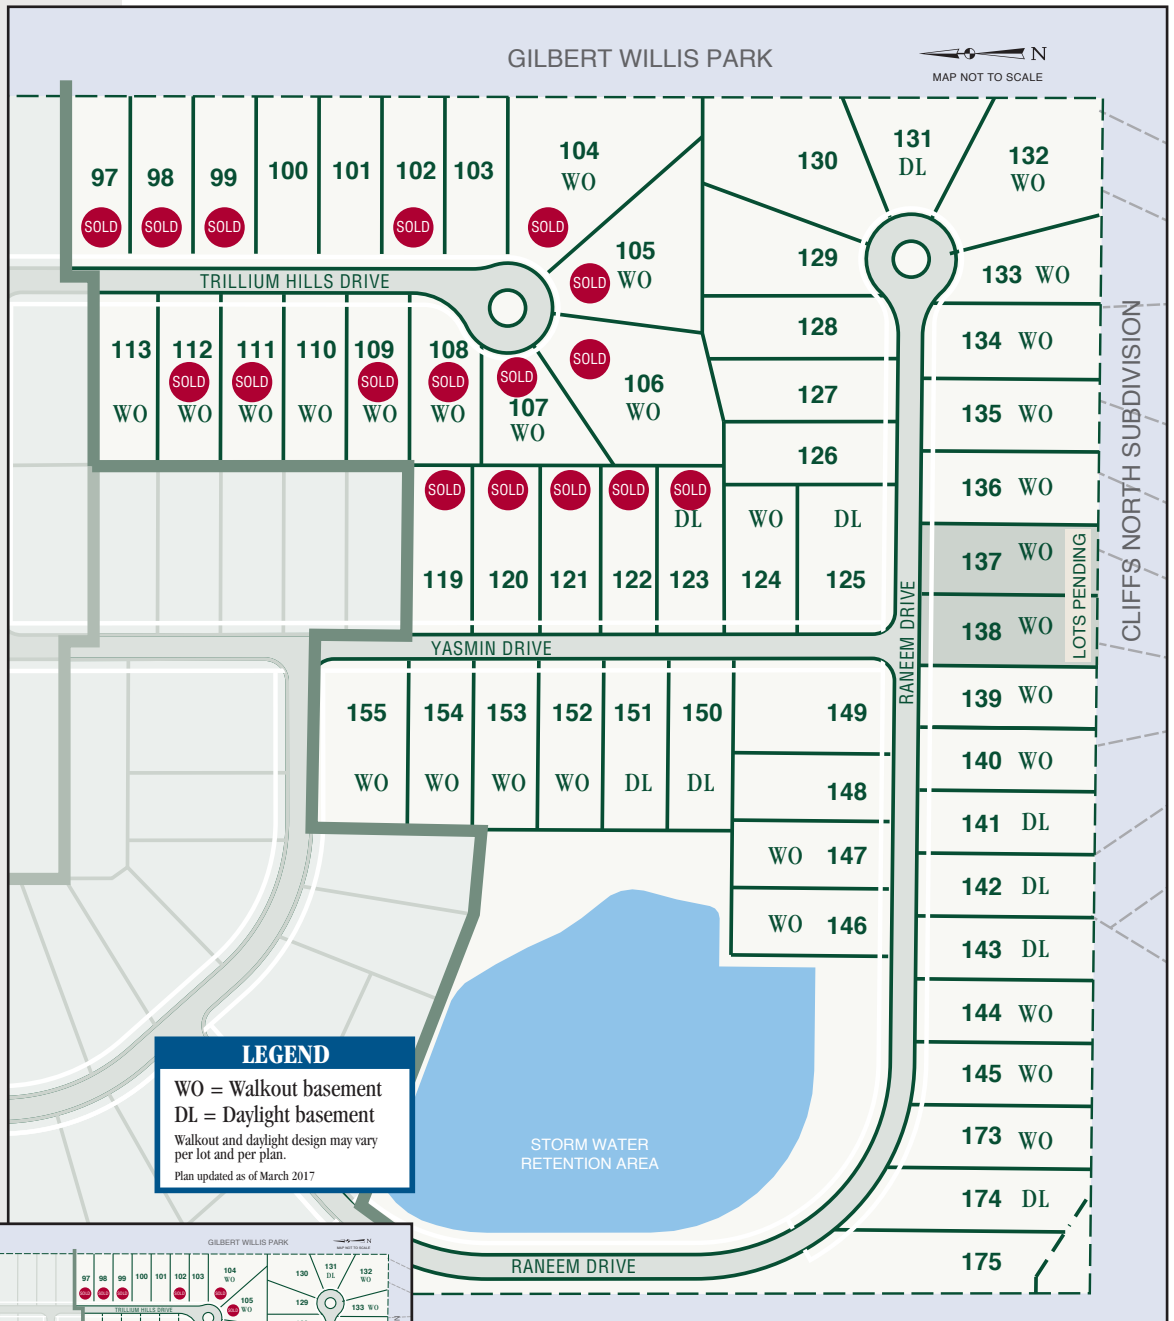

EXCEPTIONAL HOMES IN AN EXCEPTIONAL LOCATION –
the perfect combination for your new home!

EACH HOMESITE IS
 DESIGNED TO BLEND
 WITH THE NATURAL
 FEATURES OF THE
 LANDSCAPE AND
 THE COMMUNITY.

Spacious homesites along
 winding streets ending in
 private cul-de-sacs
 comprise Hills of Loon
 Lake. This beautiful new
 home community features
 timeless architecture and
 quality-built homes.