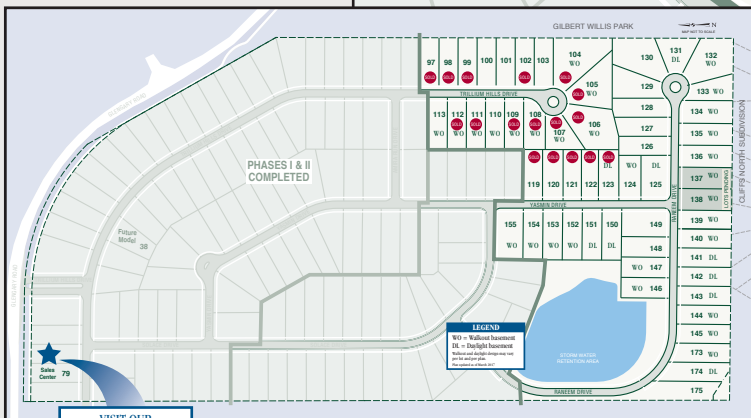

EXCEPTIONAL HOMES IN AN EXCEPTIONAL LOCATION –
the perfect combination for your new home!

EACH HOMESITE IS
 DESIGNED TO BLEND
 WITH THE NATURAL
 FEATURES OF THE
 LANDSCAPE AND
 THE COMMUNITY.

Spacious homesites along
 winding streets ending in
 private cul-de-sacs
 comprise Hills of Loon
 Lake. This beautiful new
 home community features
 timeless architecture and
 quality-built homes.